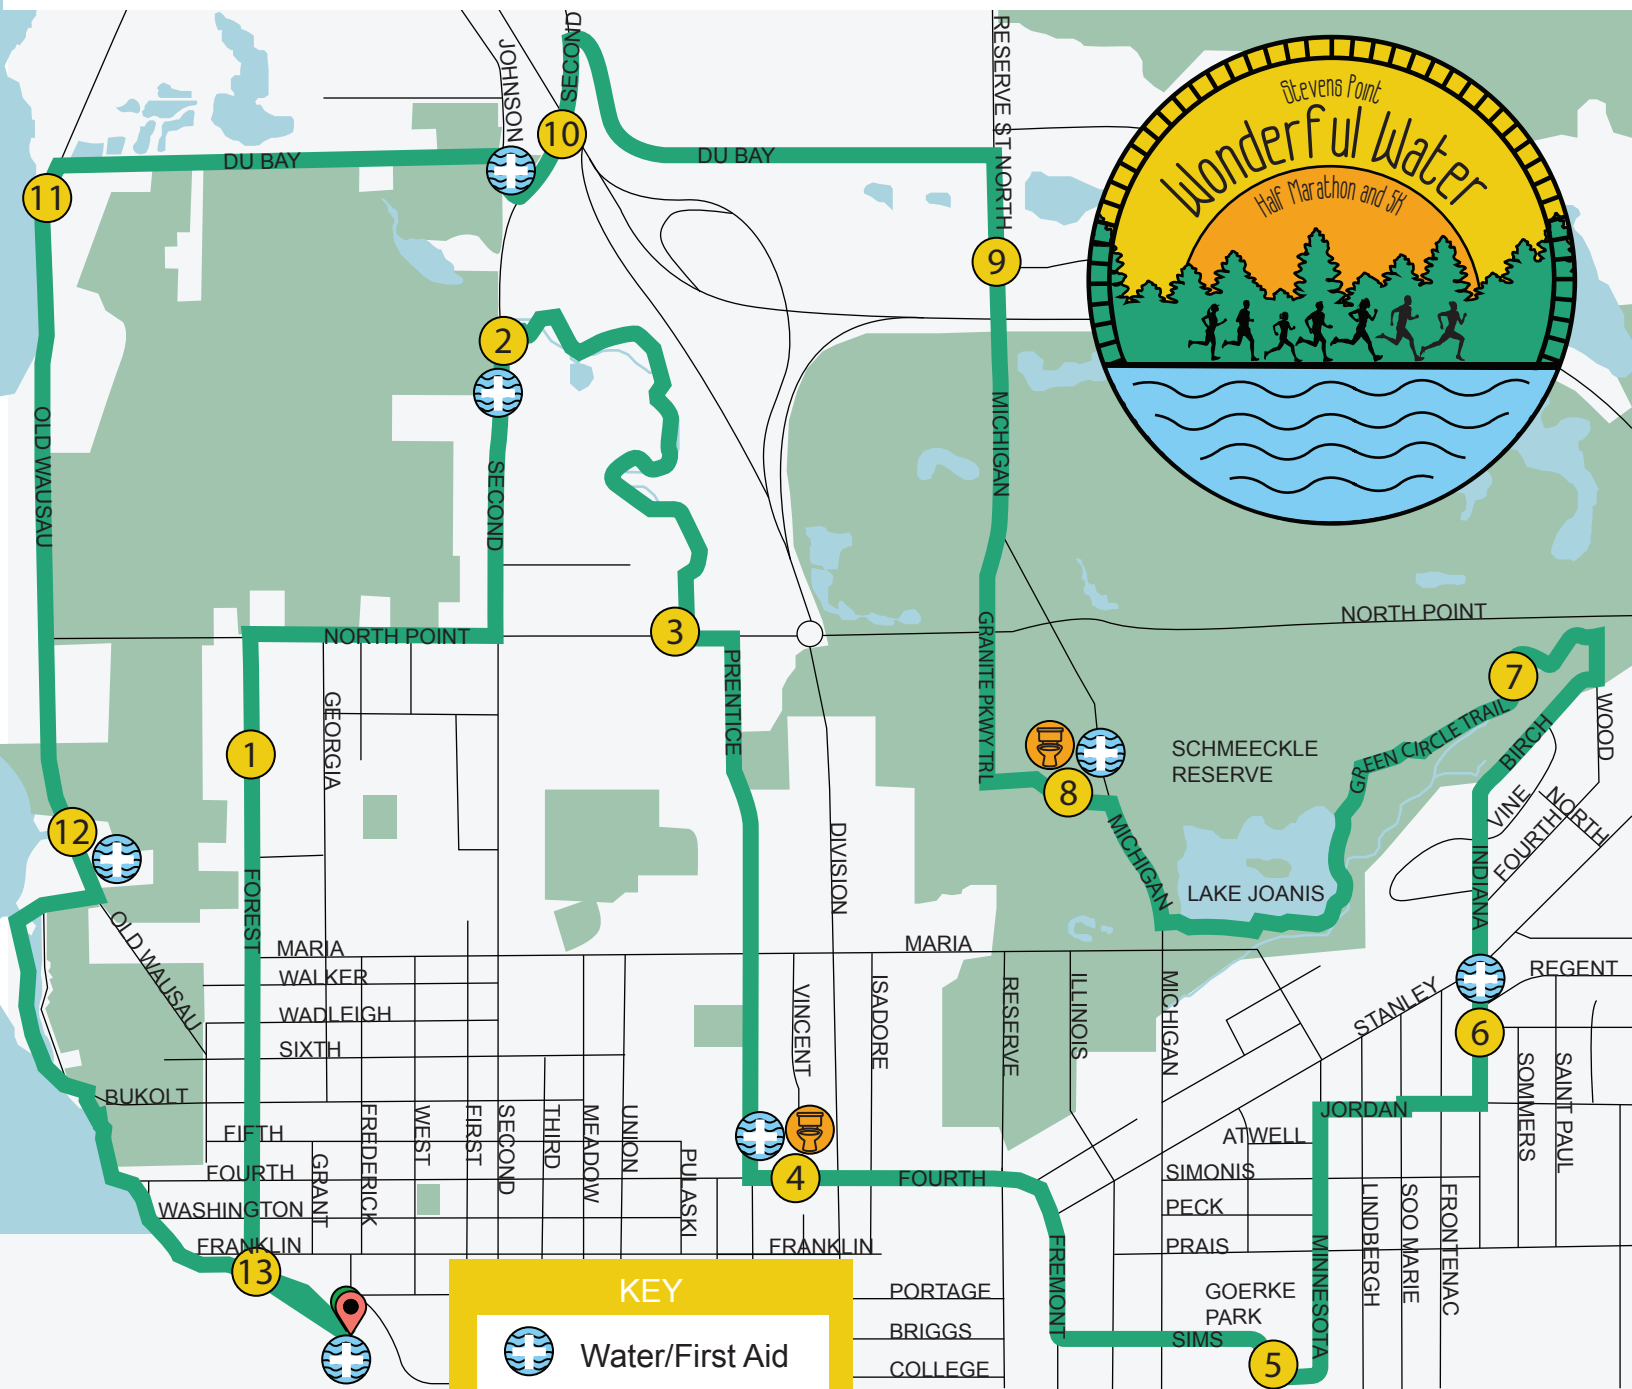

Wonderful Water Half Marathon

↗187ft ↘187ft -0% grade