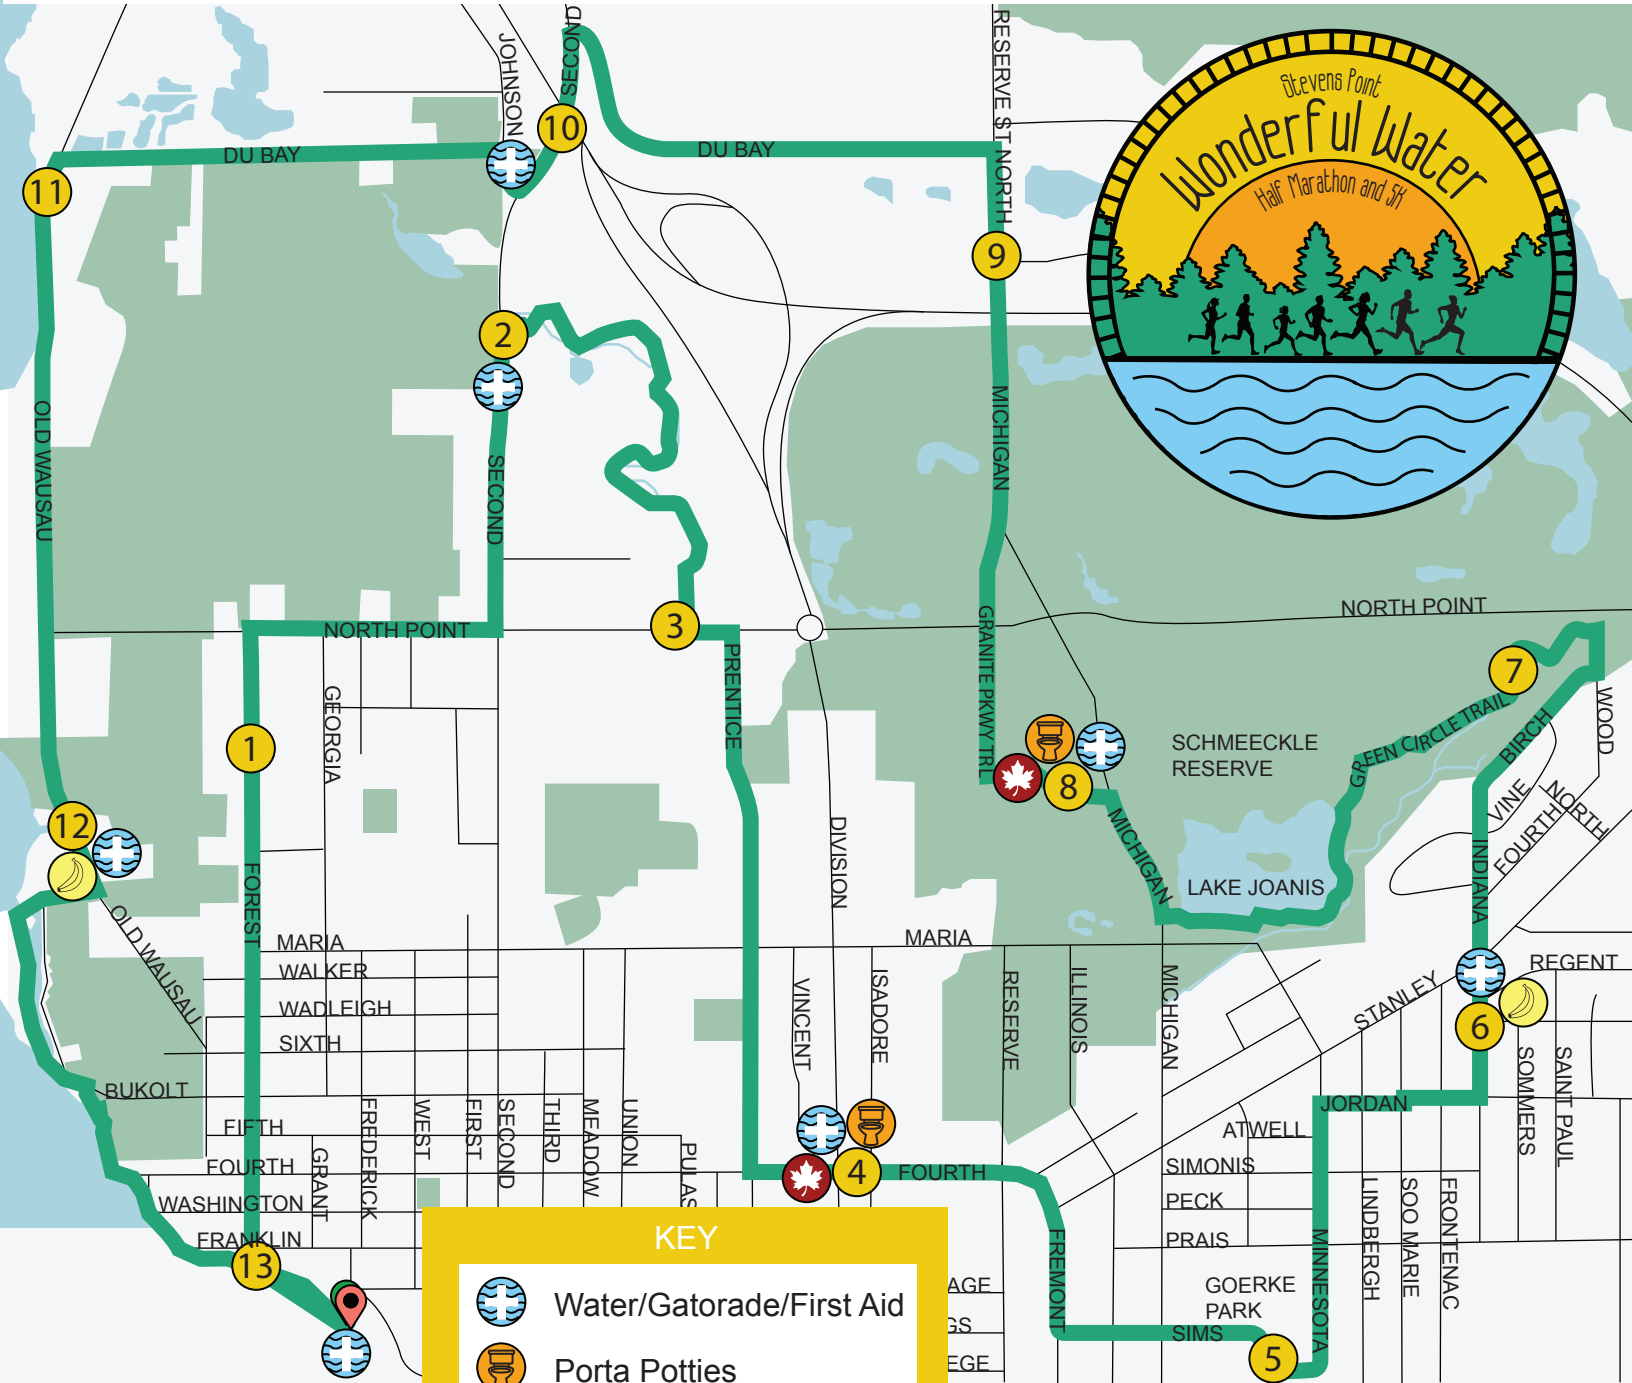

Wonderful Water Half Marathon

KEY

- Water/Gatorade/First Aid
- Porta Potties
- Pure Fuel
by Anderson's Maple Syrup
- Bananas & Granola

↗ 187ft ↘ 187ft -0% grade